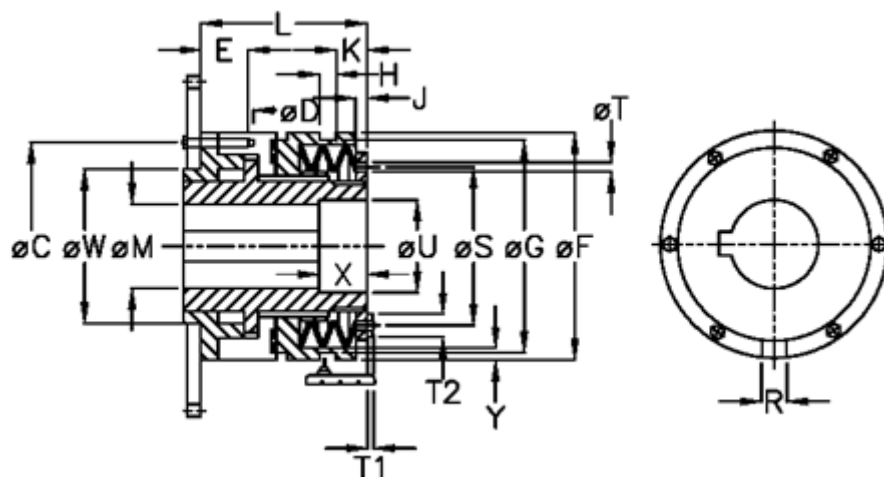

Article number: 46926522

Description: Torque limiter Safelifting B 65 M

## Measures

C	= 155	J	= 12.0	T1	= 6.0
D	= 6xM12	K	= 33.0	T2	= 13
Disc spring mounting	= 5x1M	L	= 140.0	U	= 66
Disc spring version	= M - medium	M max	= 65	V	= 18
E	= 17.0	M min	= 30	W	= 120
F	= 176	R	= 14	X	= 30
G	= 170.0	S	= 129	Y	= 2
H	= 9	T	= 7	Z	= 0.0